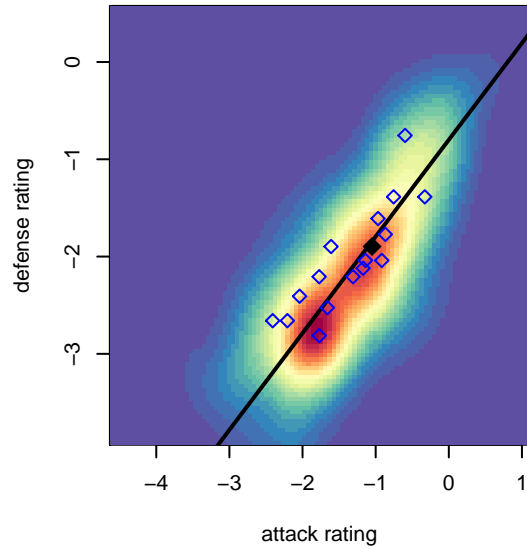

**attack and defense rating
relative to others at age
and all opponents in last 13 months**