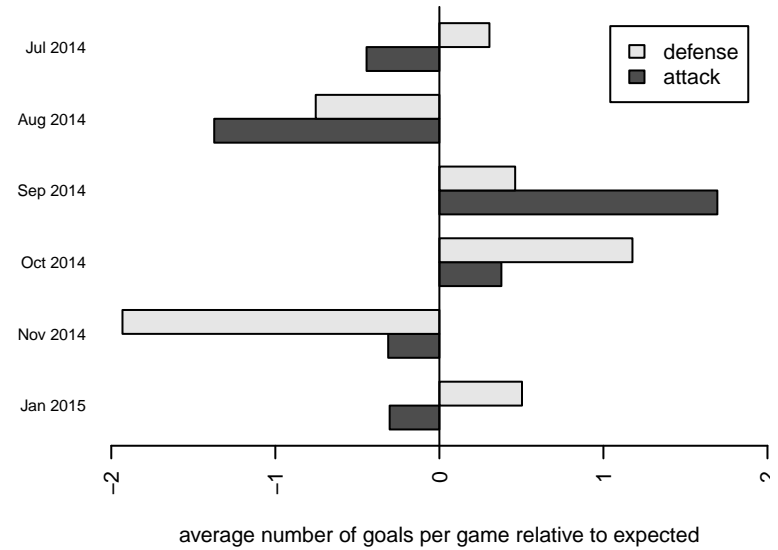

Performance relative to 13 month average