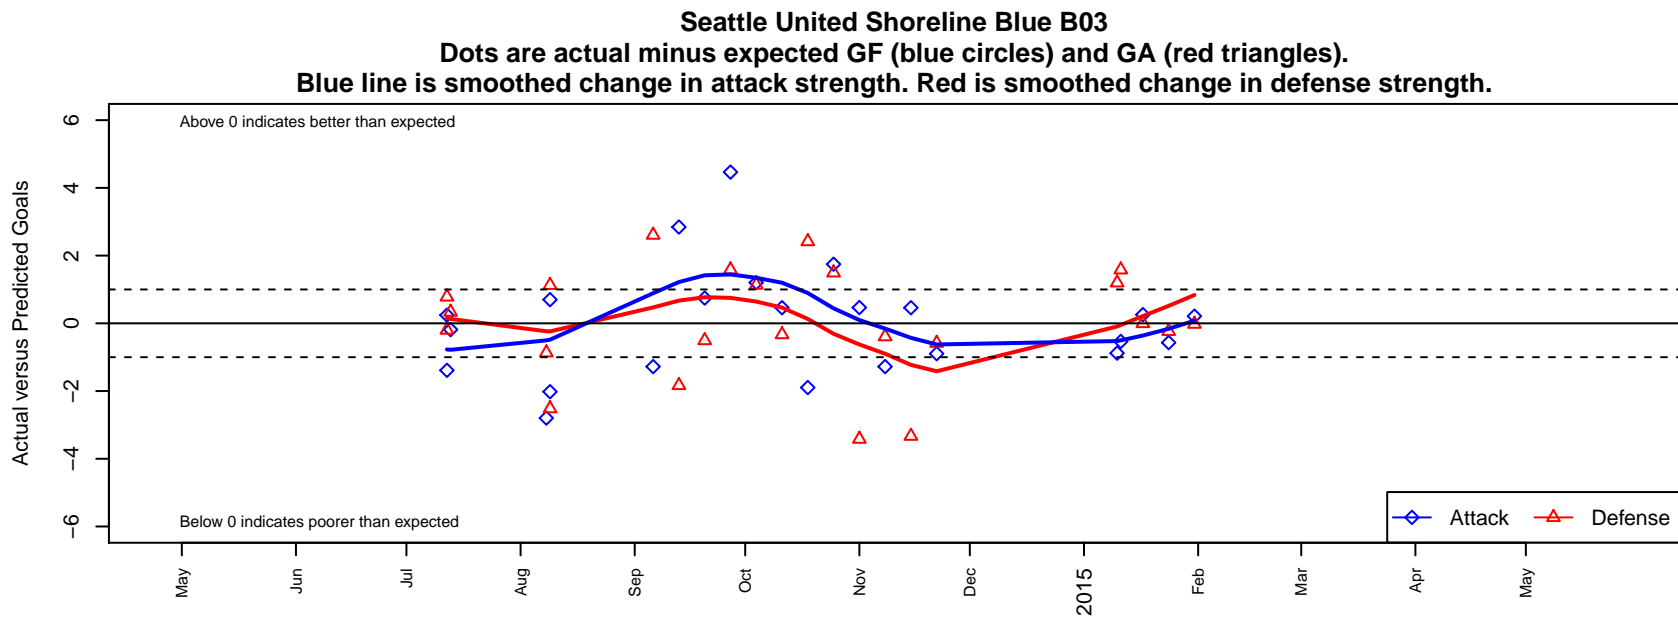

## Seattle United Shoreline Blue B03

Seattle United Regional  
 Shoreline, WA  
 B03 total strength=372  
 attack=0.35 defense=0.15  
 fall league = NPSL B11D1

alt names used:  
 SU Shoreline Blue [B03]  
 Seattle United SH B03 Blue  
 SU Shoreline B03 Blue  
 Seattle United SH B03 Blue

Venues played:  
 2014 Seattle Cup BU11  
 2014 Shoreline Classic BU11  
 2014 NPSL B11D1  
 2014 Founders Cup B03

**attack and defense variance (black dot)  
relative to other teams  
and top 10 in region**