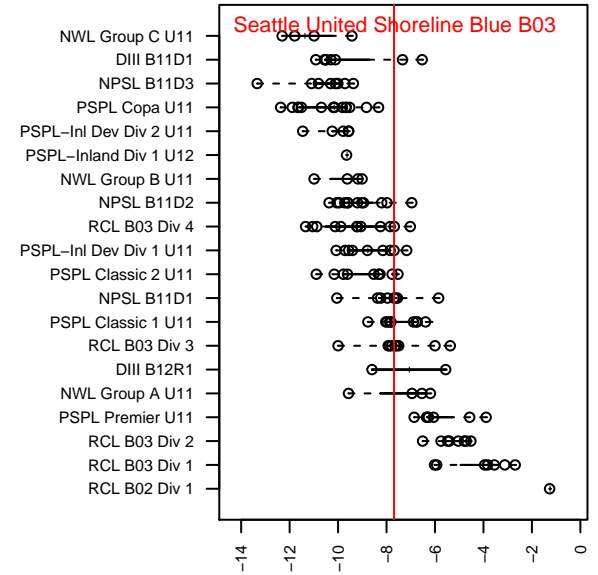

**attack and defense rating
relative to others at age
and all opponents in last 13 months**