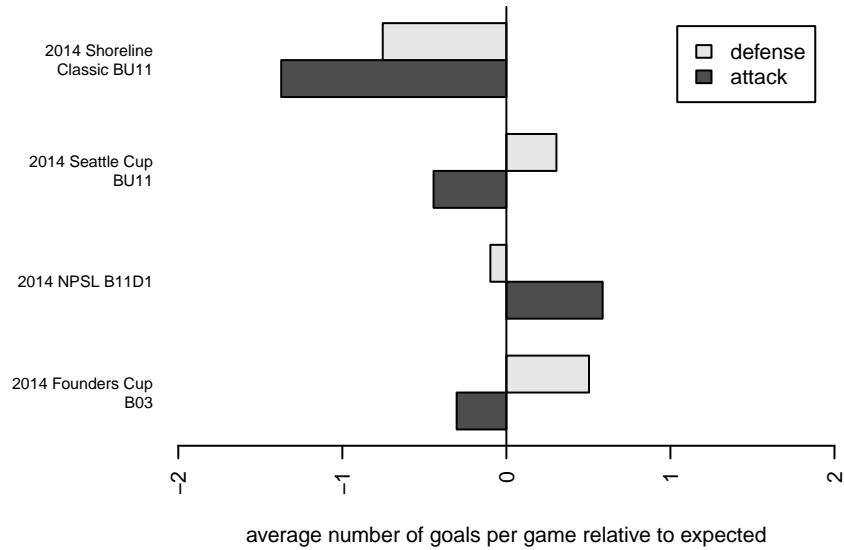

Performance relative to 13 month average